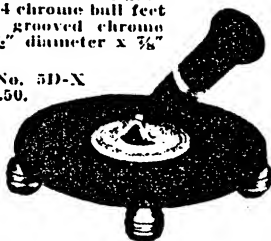

No. B-119 CABAC Black Bakelite disc with 4 chrome ball feet, and grooved chrome disc. Size $3\frac{1}{2}$ " diameter x $\frac{3}{4}$ " high.

B-119 with No. 5D-X Desk Pen, $8.50.